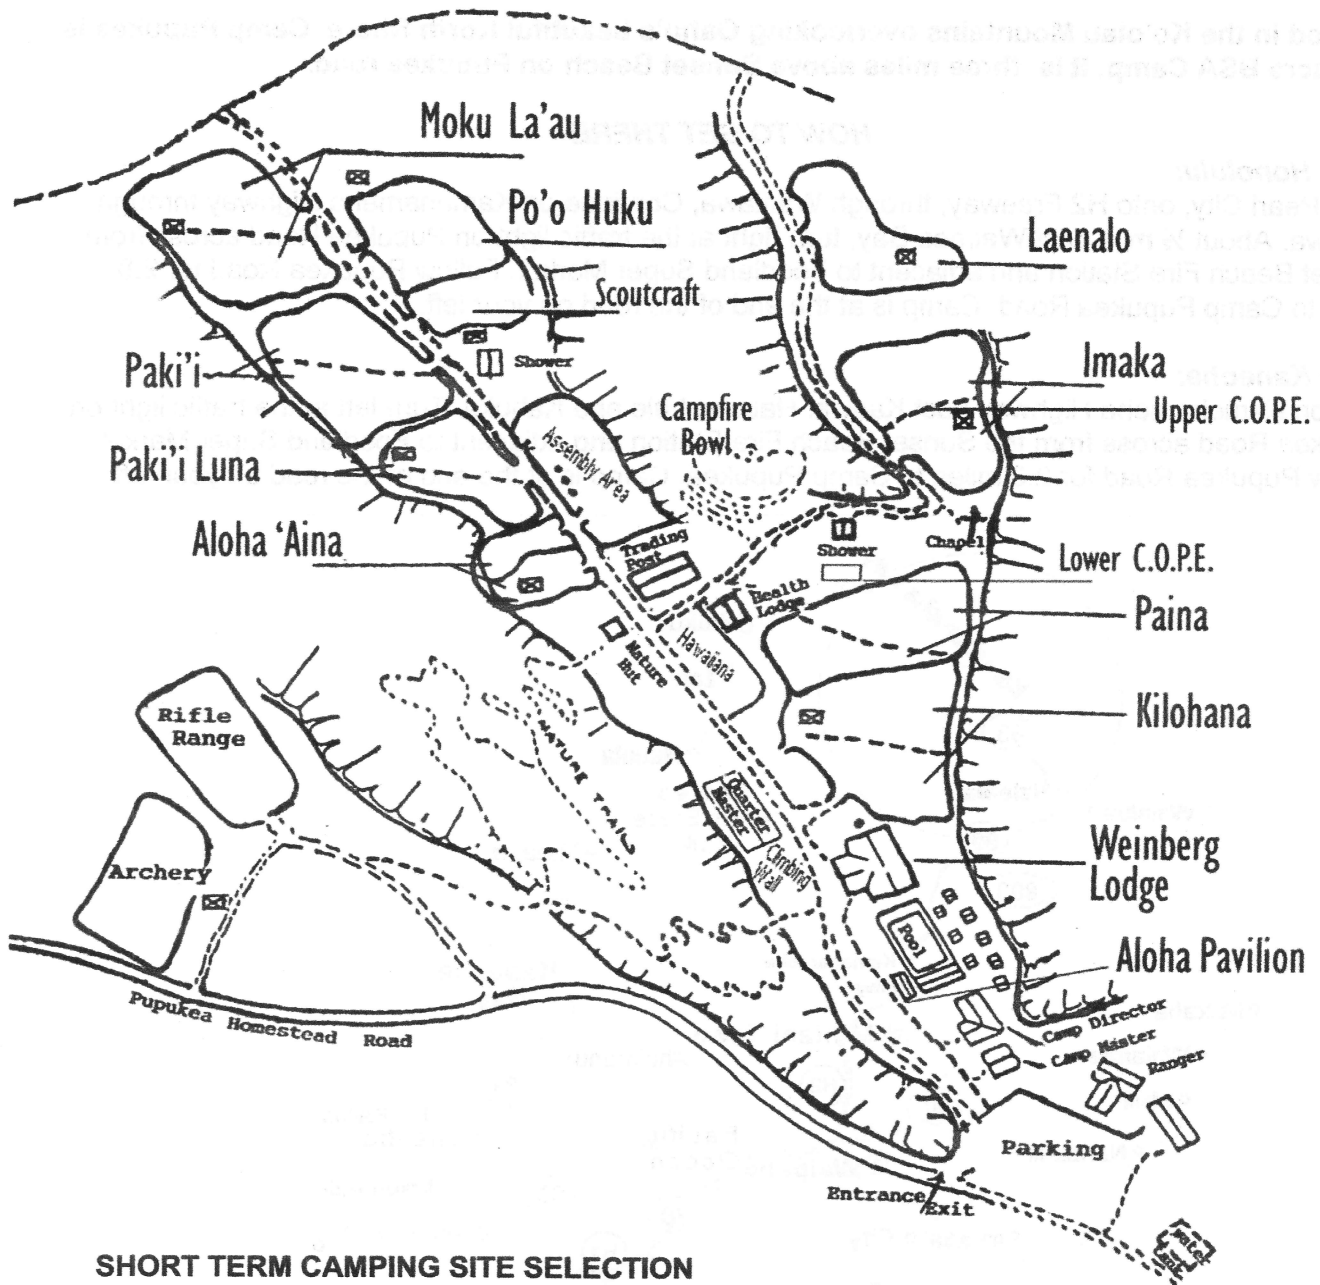

CAMP PUPUKEA LAYOUT & CAMPSITE LOCATOR

SHORT TERM CAMPING SITE SELECTION

"Clean Water Act" site restrooms will be closed if site capacity is exceeded:

ALOHA AINA	(19)	KILOHANA	(19)
PAKI'I LUNA	(19)	PAINA	(19)
PAKI'I	(19)	IMAKA	(19)
PO' O HUKU	(19)	LAENALO	(19)
MOKU LA'AU	(19)		